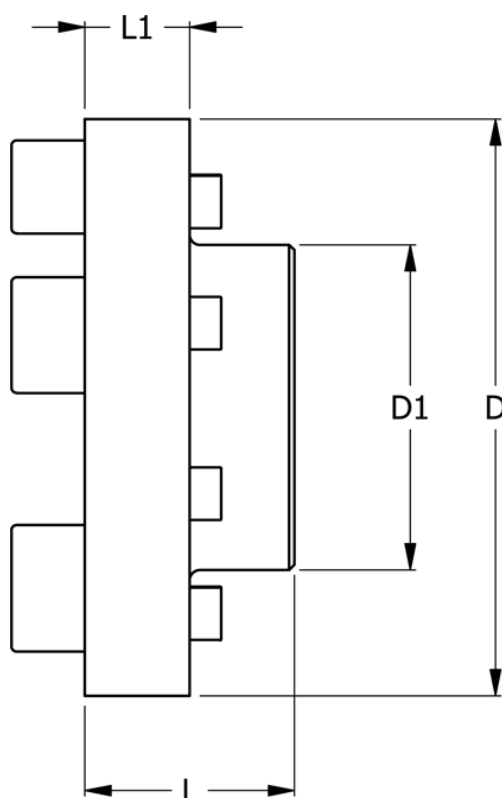

Article number: 330652023A
Description: Coupling N-Eupex str. 520
Part 2 & 3 without bore

Measures

D	= 520
D1	= 315
L	= 210
L1	= 68
Max bore	= 190
Torque (N m)	= 21200